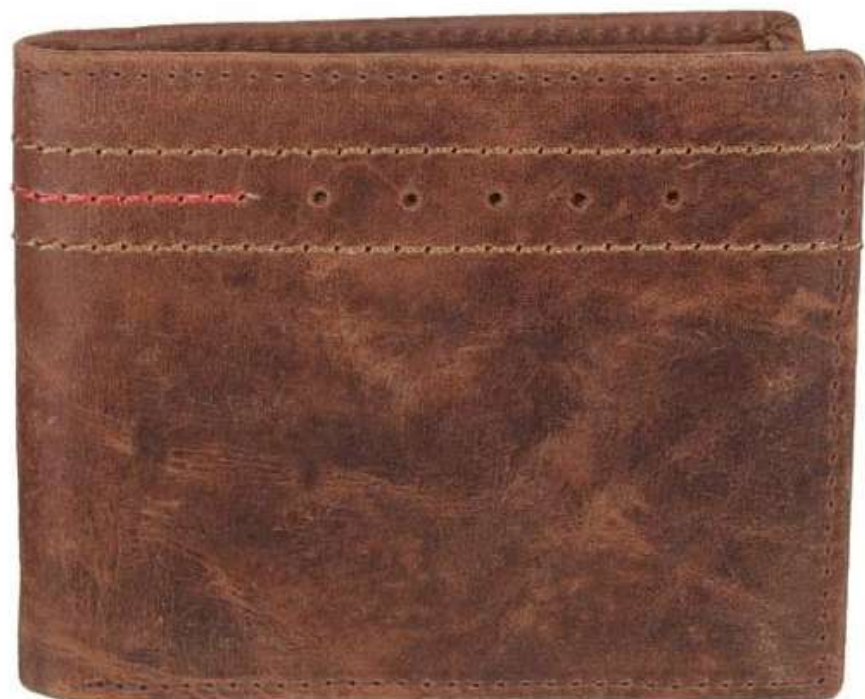

STYLE - LW 32