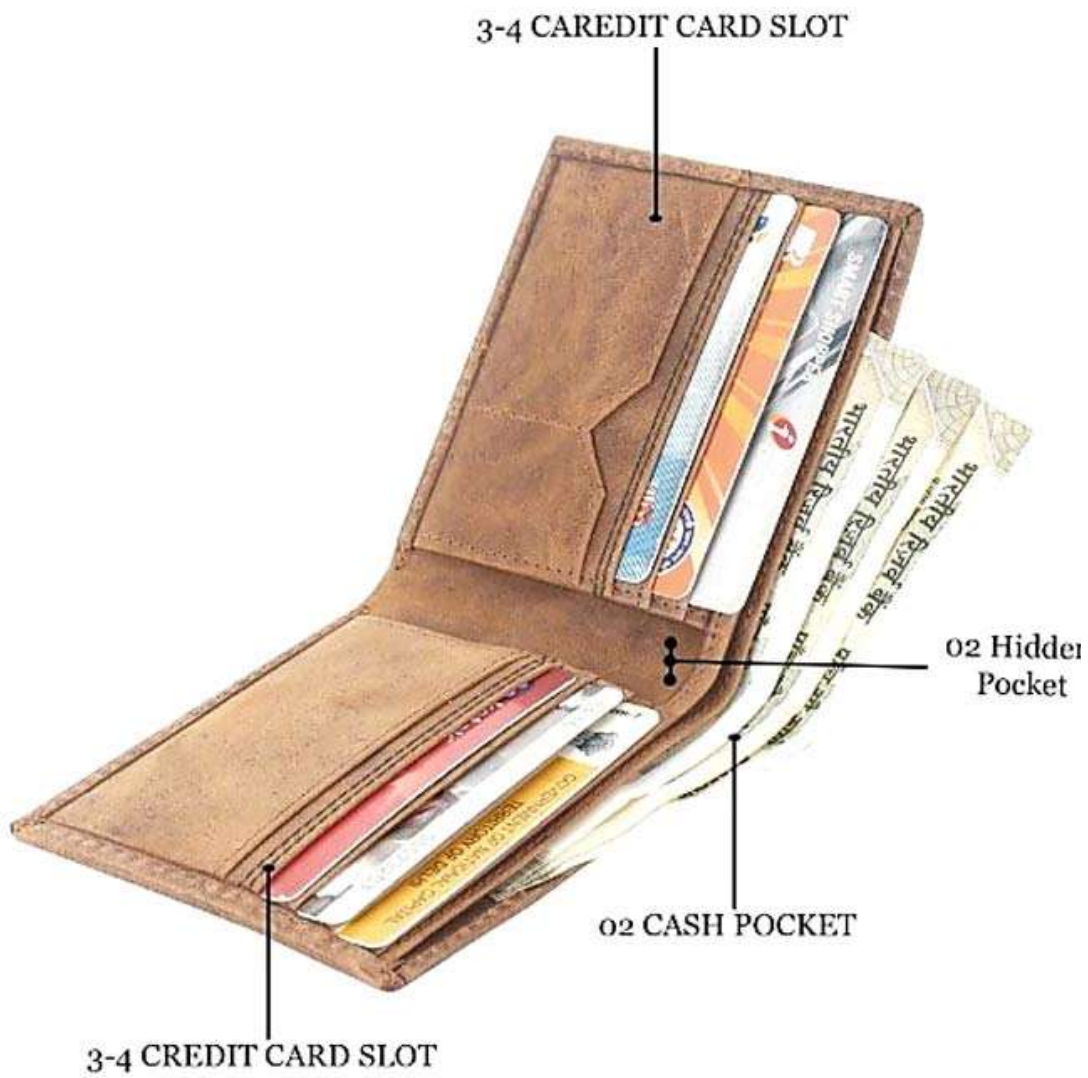

Material	Pure Leather (Cow Hunter)
Colour	Light Tan
Price	
No. Of Compartment	2 and 2 Pockets For Bills
Number Of Card Slots	8
Coin Pocket	NO
Shape	Rectangle
Pattern	Plain