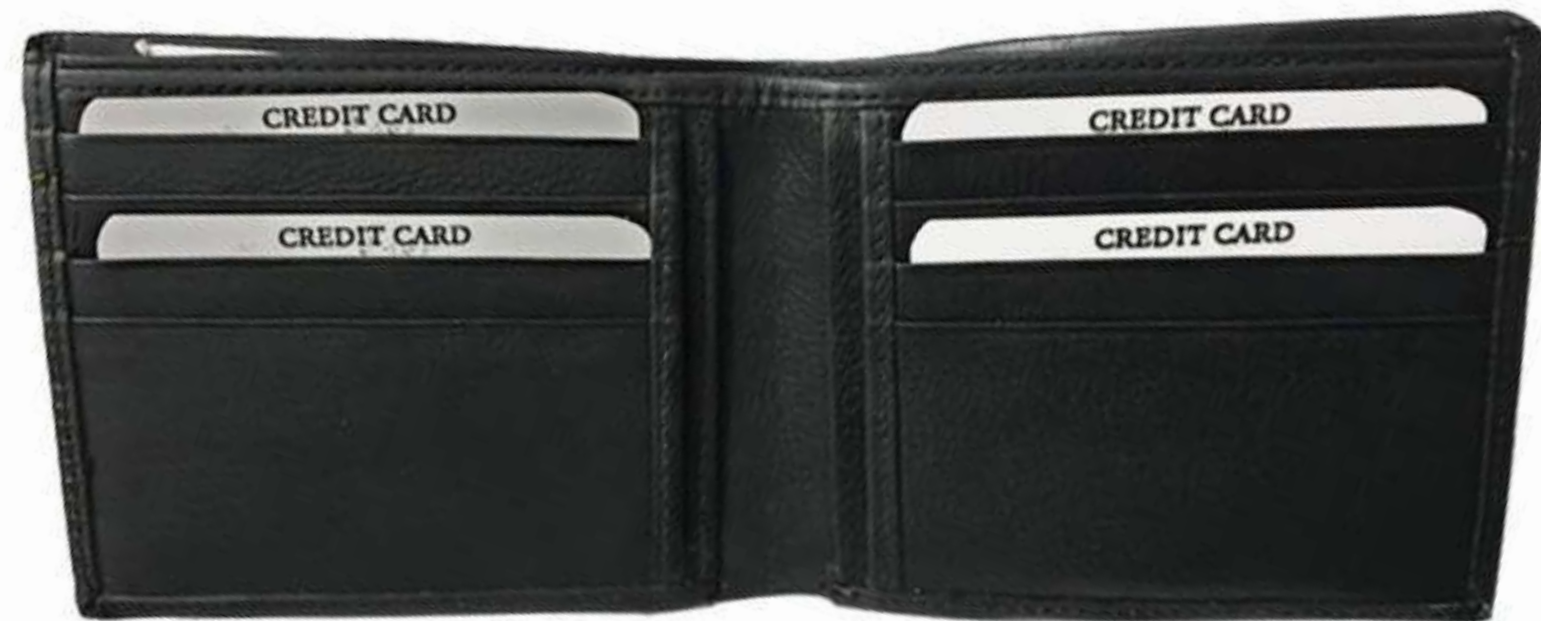

STYLE - LW 1

Material	Real Leather
Colour	Dark Brown
Price	
No. Of Compartment	1
Number Of Card Slots	4
RFID protected	Yes
Shape	Rectangle
Pattern	Plain

STYLE - LW 2

Material	Pure Leather (Cow Napa)
Colour	Black
Price	
No. Of Compartment	2 +2 For Bills
Number Of Card Slots	8
Coin Pocket	No
Shape	Rectangle
Pattern	Smooth & Granny texture