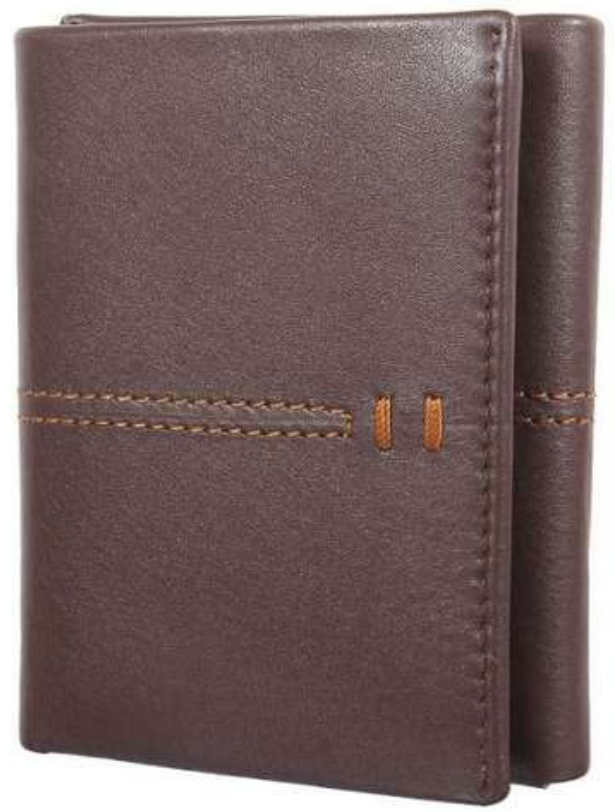

STYLE - LW 13

Material	Pure Leather (NDM)
Colour	Maroon
Price	
No. Of Compartment	2 And 2 Bill Slots
Number Of Card Slots	6-8 with 1 ID Pocket
Coin Pocket	No
Shape	Rectangle
Pattern	Plain