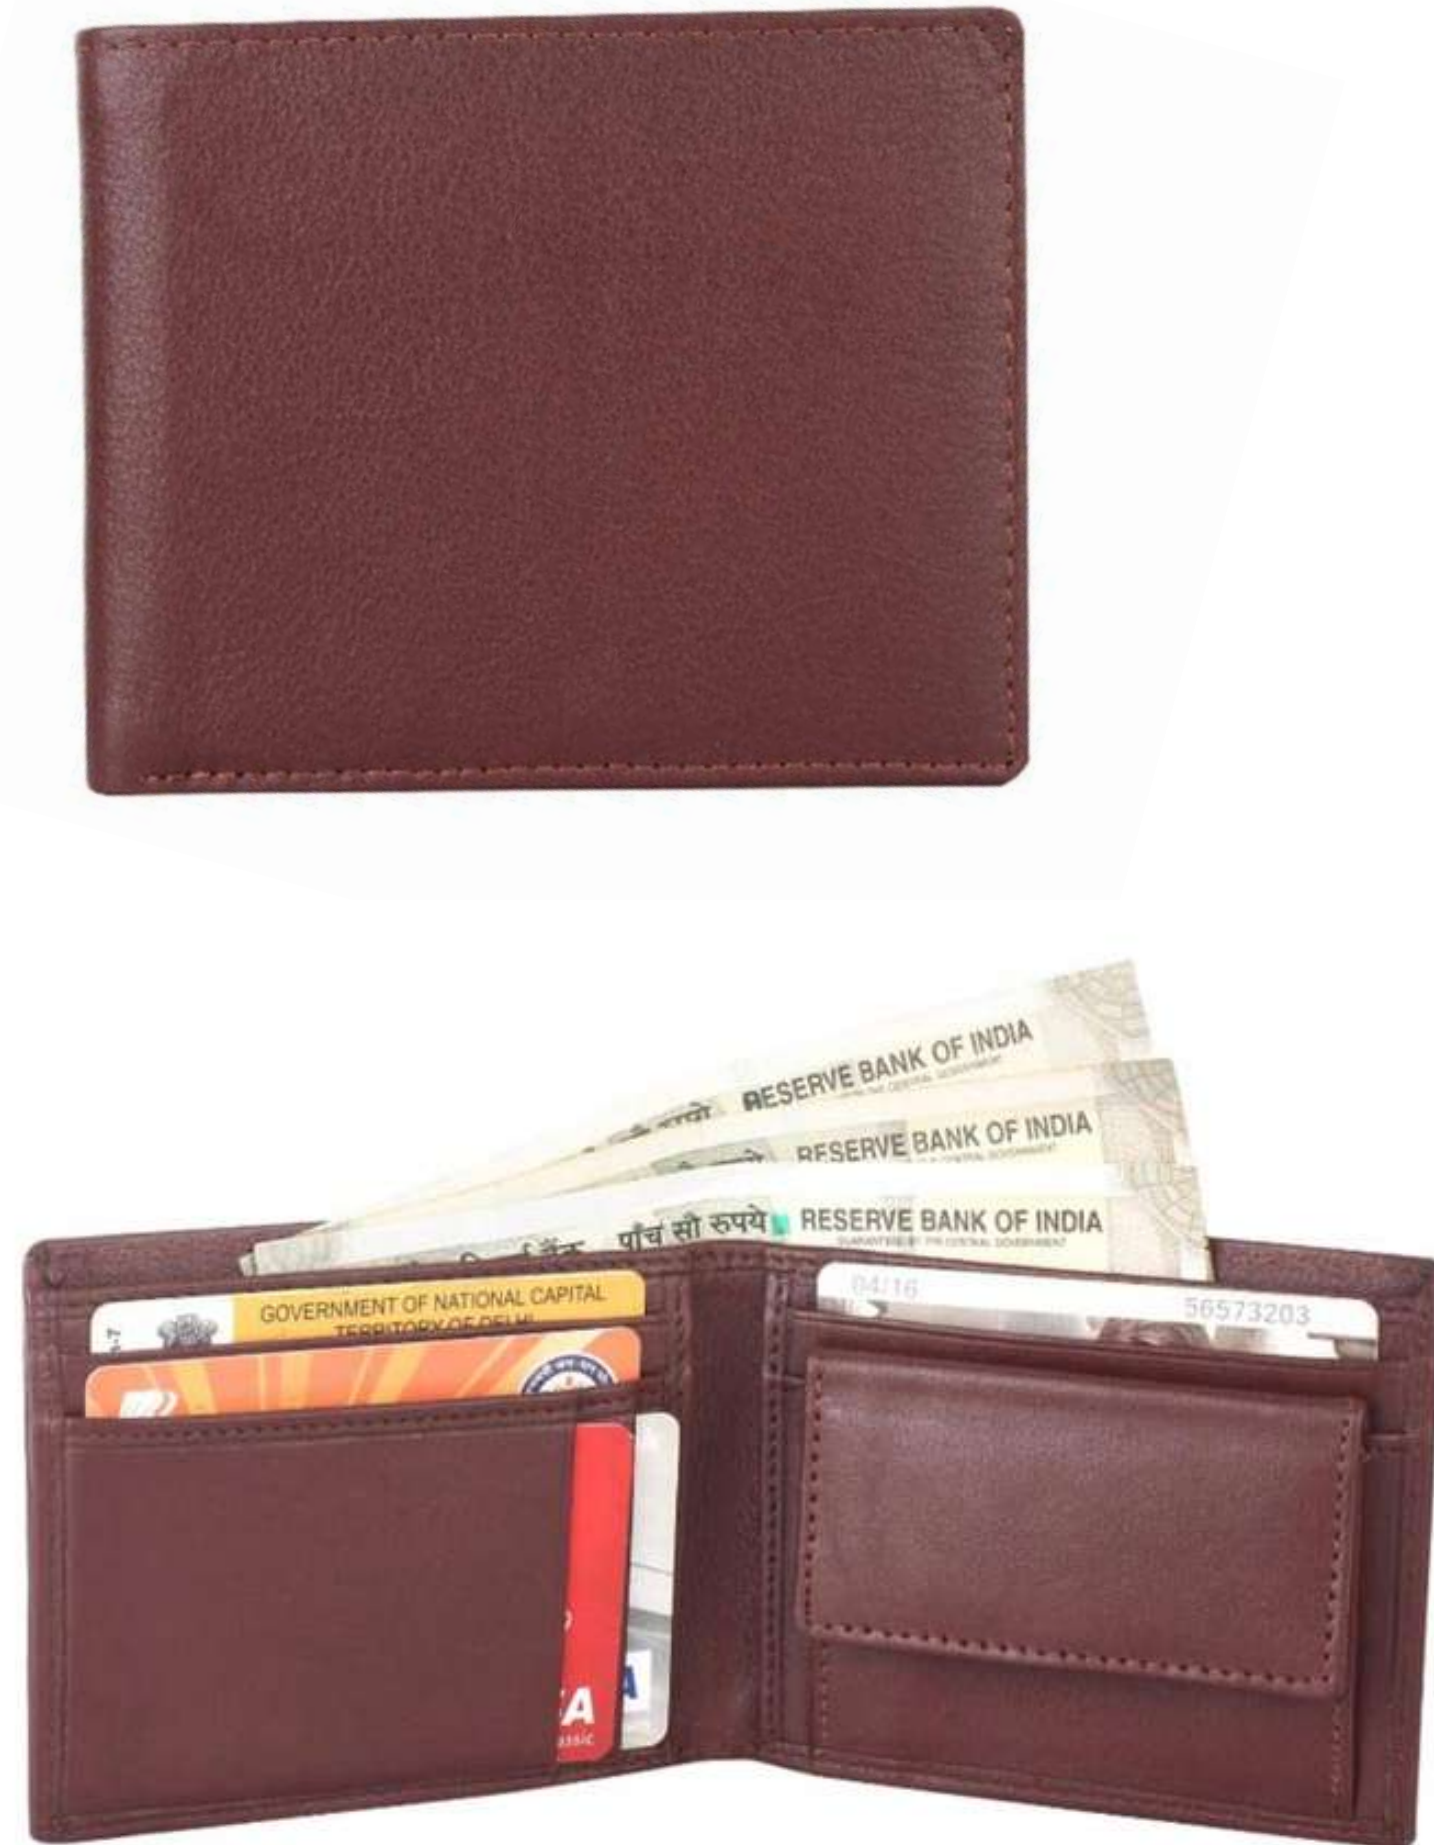

STYLE - LW 28

Material	Pure Leather (Cow Hide)
Colour	Black
Price	
No. Of Compartment	2 and 2 Hidden Compartments
Number Of Card Slots	3
Coin Pocket	1
Shape	Rectangle
Pattern	Grain Texture