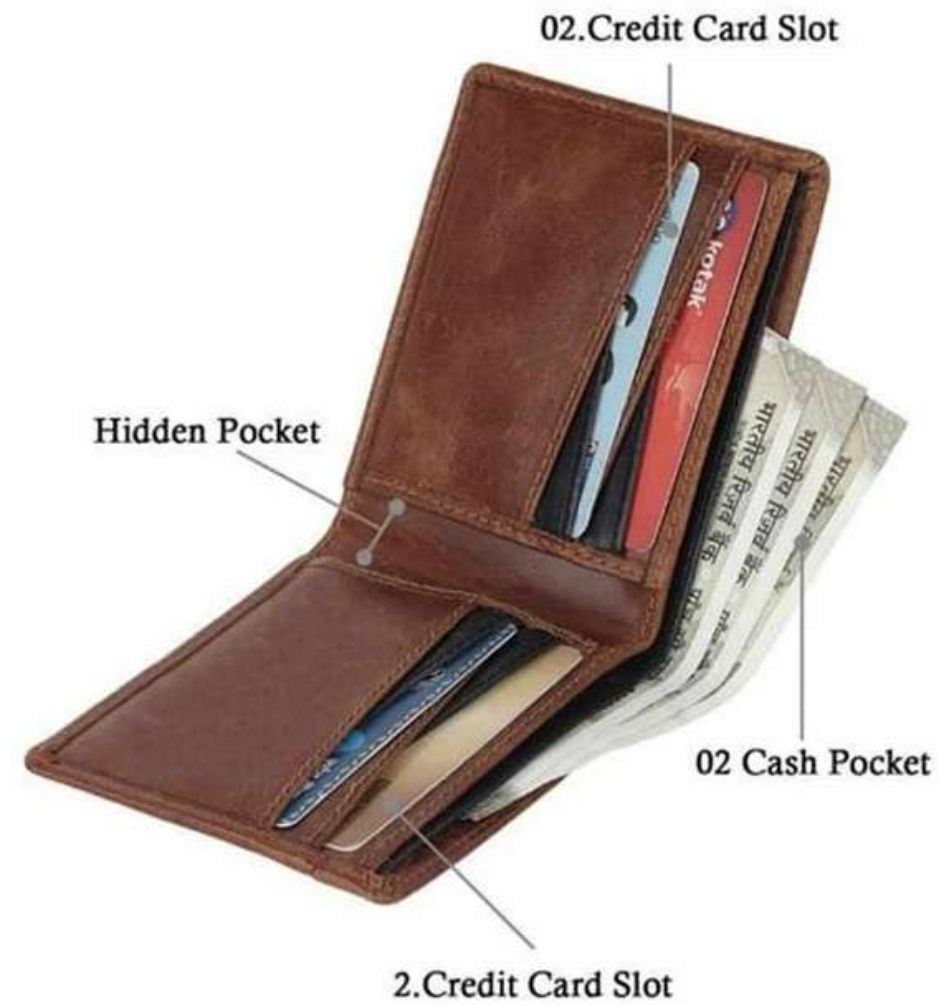

STYLE - LW 23

Material	Crunch Leather
Colour	Dark Brown
Price	
No. Of Compartment	2 and 2 Receipt Slots
Number Of Card Slots	4
Coin Pocket	Nil
Shape	Rectangle
Pattern	Plain