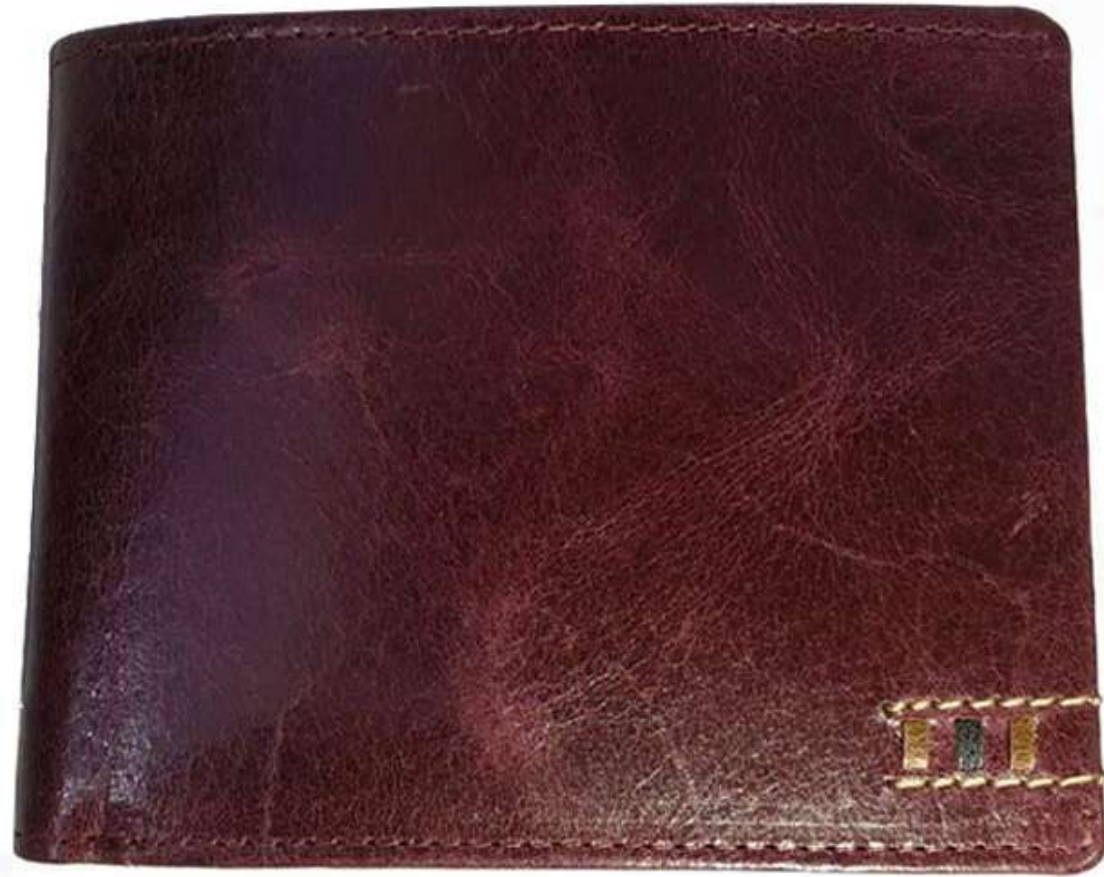

STYLE - LW 12