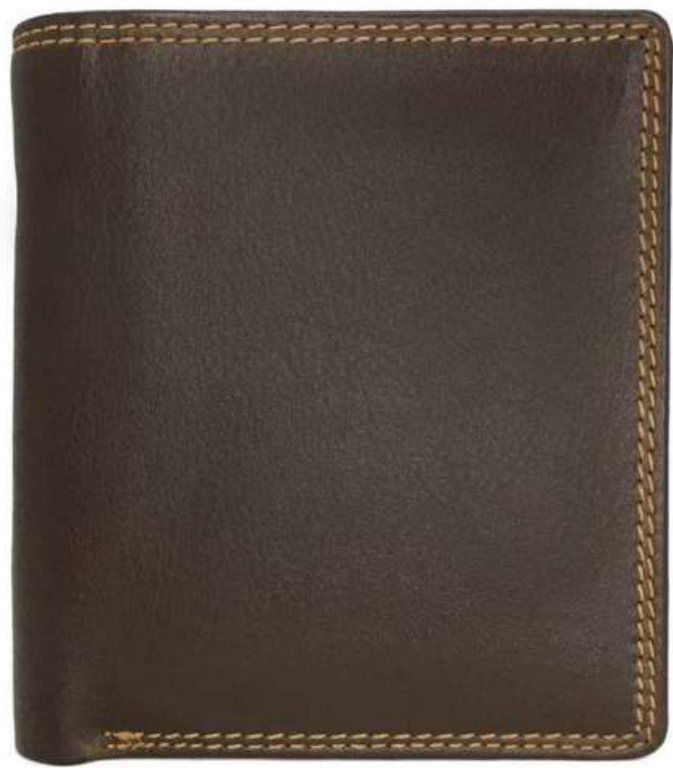

STYLE - LW 1

Material	Real Leather
Colour	Dark Brown
Price	
No. Of Compartment	1
Number Of Card Slots	4
RFID protected	Yes
Shape	Rectangle
Pattern	Plain

STYLE - LW 2

Material	Pure Leather (Cow Napa)
Colour	Black
Price	
No. Of Compartment	2 +2 For Bills
Number Of Card Slots	8
Coin Pocket	No
Shape	Rectangle
Pattern	Smooth & Granny texture

STYLE - LW 3

Material	Pure Leather (NDM)
Colour	Brown
Price	
No. Of Compartment	2 With 1 Zipped Compartment
Number Of Card Slots	5 + 1
Coin Pocket	No
Shape	Rectangle
Pattern	Smooth & Plain

STYLE - LW 4

Material	Pure Leather (NDM)
Colour	Burnt Orange
Price	
No. Of Compartment	2 With 1 Zipped Compartment
Number Of Card Slots	5 + 1
Coin Pocket	No
Shape	Rectangle
Pattern	Smooth & Plain

STYLE - LW 5

Material	Original Leather
Colour	Tan
Price	
No. Of Compartment	2
Number Of Card Slots	6 + 2
Coin Pocket	1
Shape	Rectangle
Pattern	Smooth & Grainy

STYLE - LW 6

Material	Pure Leather (Cow Hunter)
Colour	Light Tan
Price	
No. Of Compartment	2 and 2 Pockets For Bills
Number Of Card Slots	4
Coin Pocket	Yes
Shape	Rectangle
Pattern	Plain