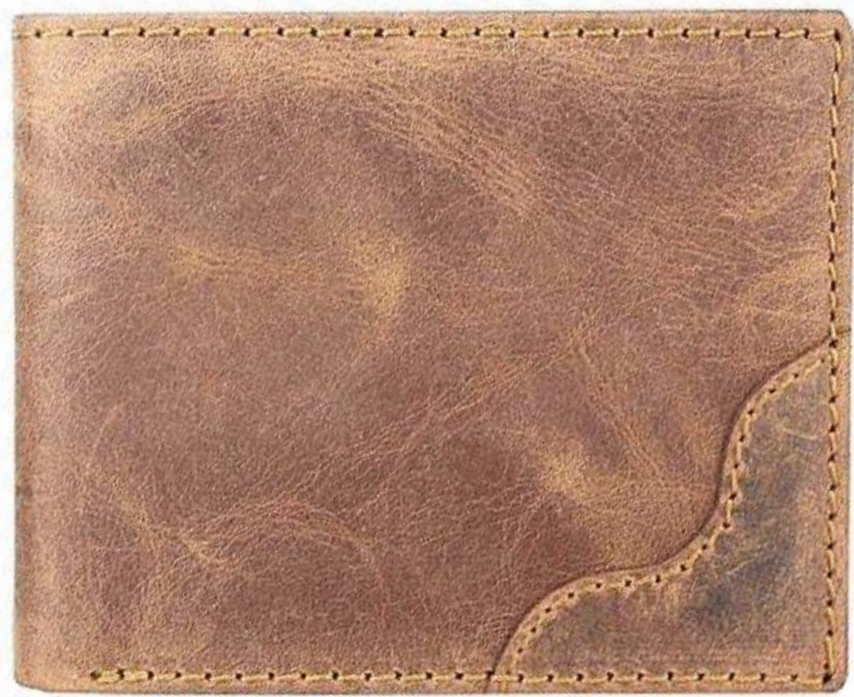

STYLE - LW 5

Material	Original Leather
Colour	Tan
Price	
No. Of Compartment	2
Number Of Card Slots	6 + 2
Coin Pocket	1
Shape	Rectangle
Pattern	Smooth & Grainy

STYLE - LW 6

Material	Pure Leather (Cow Hunter)
Colour	Light Tan
Price	
No. Of Compartment	2 and 2 Pockets For Bills
Number Of Card Slots	4
Coin Pocket	Yes
Shape	Rectangle
Pattern	Plain