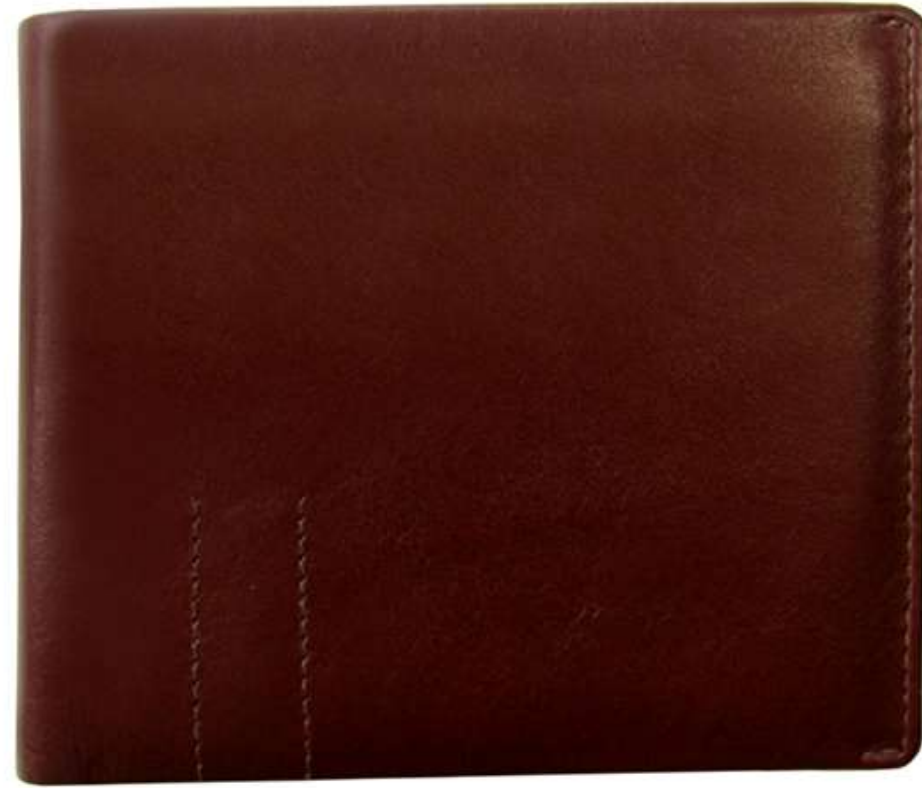

STYLE - LW 34